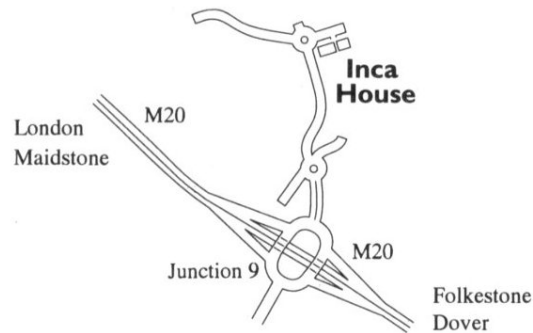

2020-Fusion Ltd

Inca House
Eureka Science & Business Park
Ashford
Kent
TN25 4AB

Tel: +44 (0) 1233 635566
Fax: +44 (0) 1233 627855
www: www.planit.com
e-mail: eureka@planit.com

By Road

M20 Motorway
Junction 9

By Air

Heathrow
Gatwick
Stanstead

By Rail

Ashford International Station
Taxi

Planit International Ltd is situated just off junction 9 of the M20 on the Eureka Science and Business Park.

Hotels

Ashford International	Ashford	01234 123456
Holiday Inn Ashford	Ashford	01233 713333
Travelodge Ashford Hotel	Ashford	0870 191 1504
Premier Travel Inn	Ashford	08701 977 305
The Croft Hotel	Ashford	01233 622140
The Conningbrook	Ashford	01233 636863